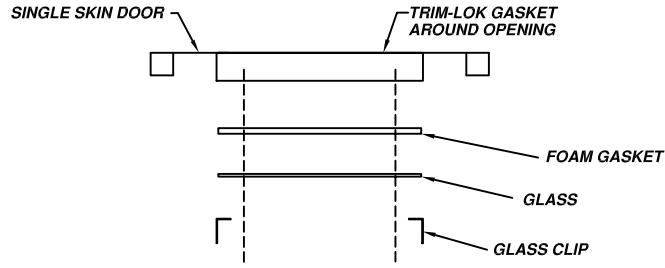

DESIGNED BY	COL-MET
DRAWN BY	TL0
CHECKED BY	TL0
CUSTOMER	COL-MET
PROJECT	OBSEVATION WINDOW ASSEMBLY
DATE	02/04
SCALE	1:1
TITLE	INSTALLATION IN SINGLE SKIN DOOR
NTS	INSTALLATION DETAIL SHEET 36
APPROVED BY	
JOB NO.	
DWG. NO.	
SHEET NO.	36

GLASS ASSEMBLY FOR SINGLE SKIN DOOR