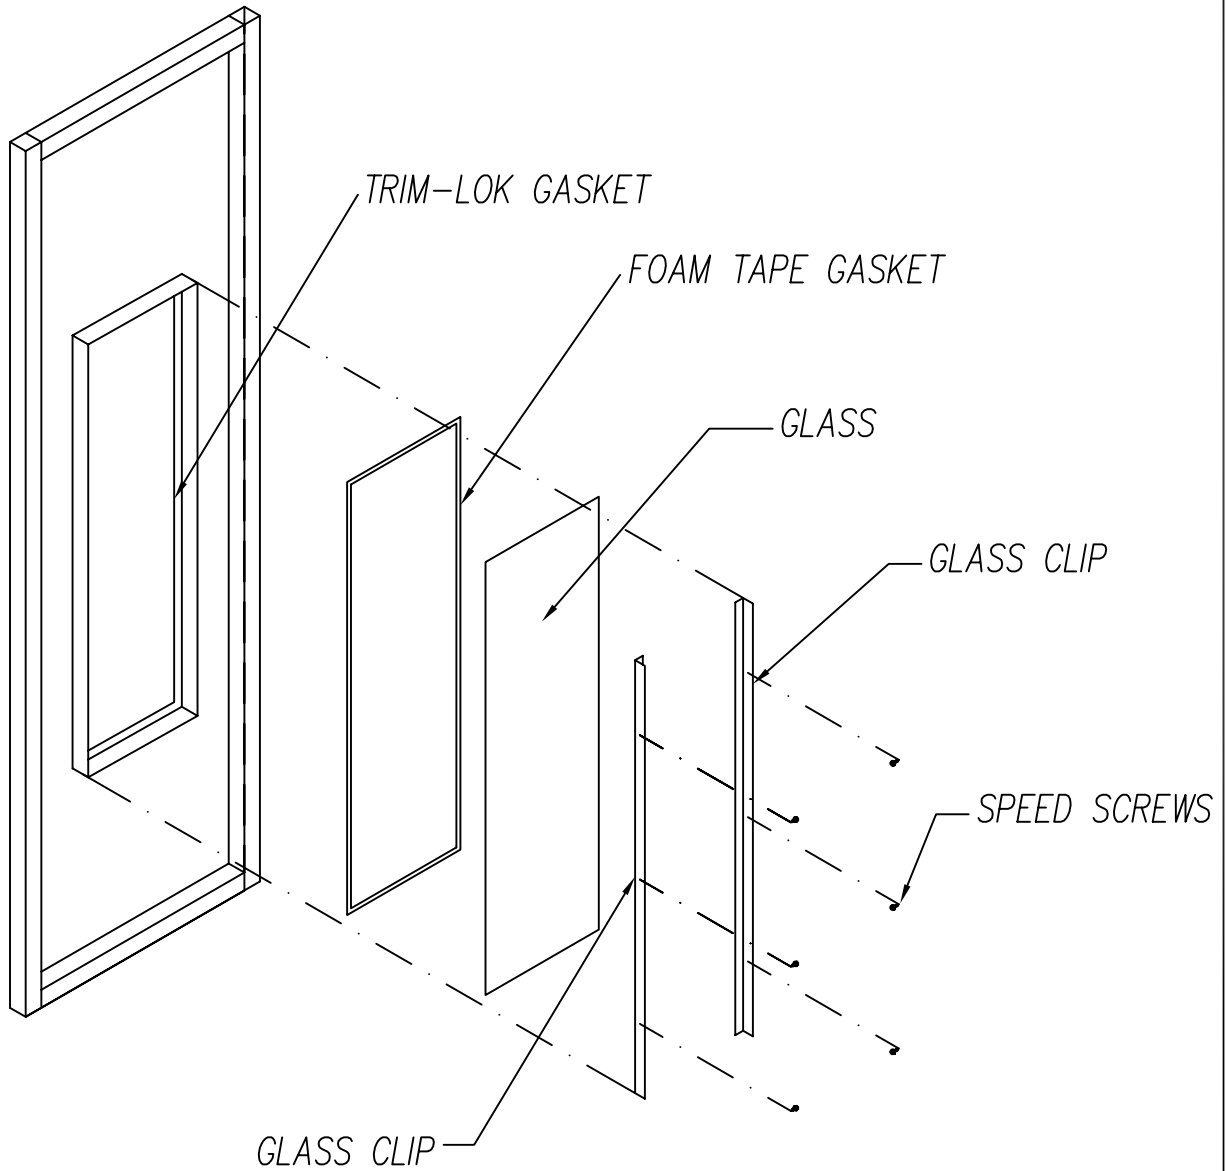

DESIGNED BY	COL-MET
DRAWN BY	TL0
CHECKED BY	TL0
CUSTOMER	COL-MET
PROJECT	OBSEVATION WINDOW ASSEMBLY
DATE	02/04
SCALE	1:1
TITLE	INSTALLATION IN SINGLE SKIN DOOR
NTS	INSTALLATION DETAIL SHEET 36
APPROVED BY	
JOB NO.	
DWG. NO.	
SHEET NO.	36

GLASS ASSEMBLY FOR SINGLE SKIN DOOR