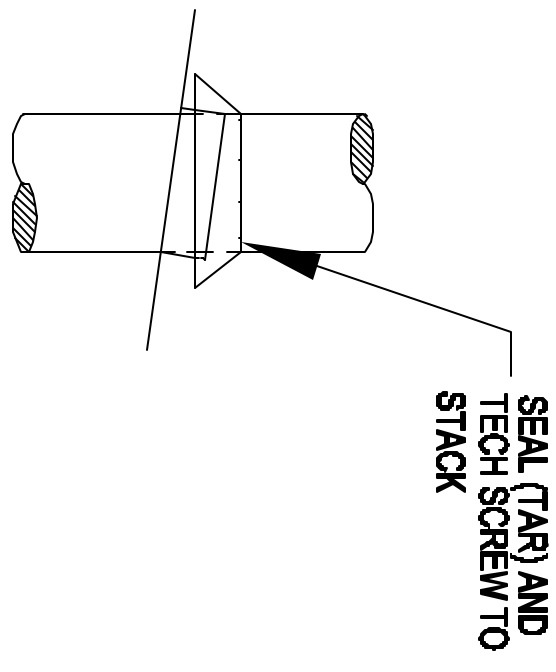

# FLASHING DETAIL ISO

# FLASHING DETAIL

<b>COLMET</b>	
COMPANY	<b>Spray Booths</b>
TITLE	ROOF JACK & RVY ASSEMBLY
DATE	
BY	
CHECKED	
SCALE	
PROJECT	DETAIL INSTALLATION SHEET 23
NO.	