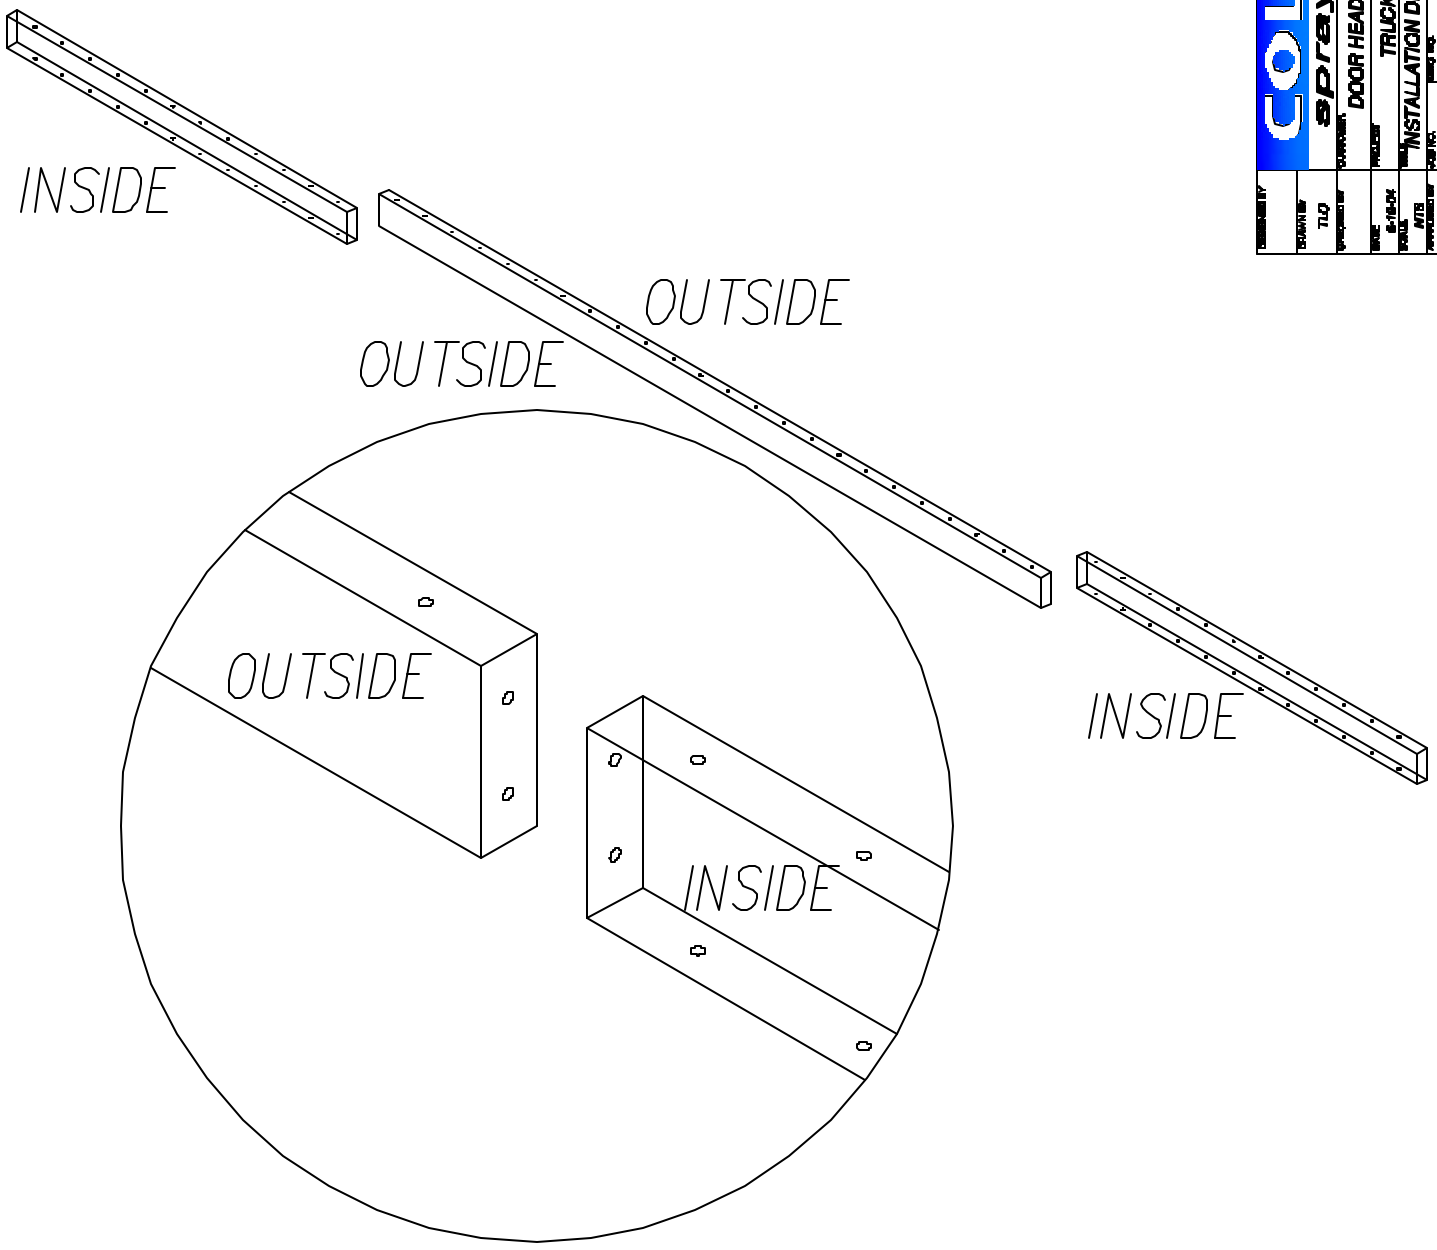

DESIGNED BY	DATE	PROJECT	TRUCK BOOTHS
7/10	7/10/04	DOOR HEADER DETAIL	INSTALLATION DETAIL SHEET 10
7/10	7/10/04	TRUCK BOOTHS	INSTALLATION DETAIL SHEET 10
7/10	7/10/04	TRUCK BOOTHS	INSTALLATION DETAIL SHEET 10

# ***DOOR HEADER DETAIL***

---