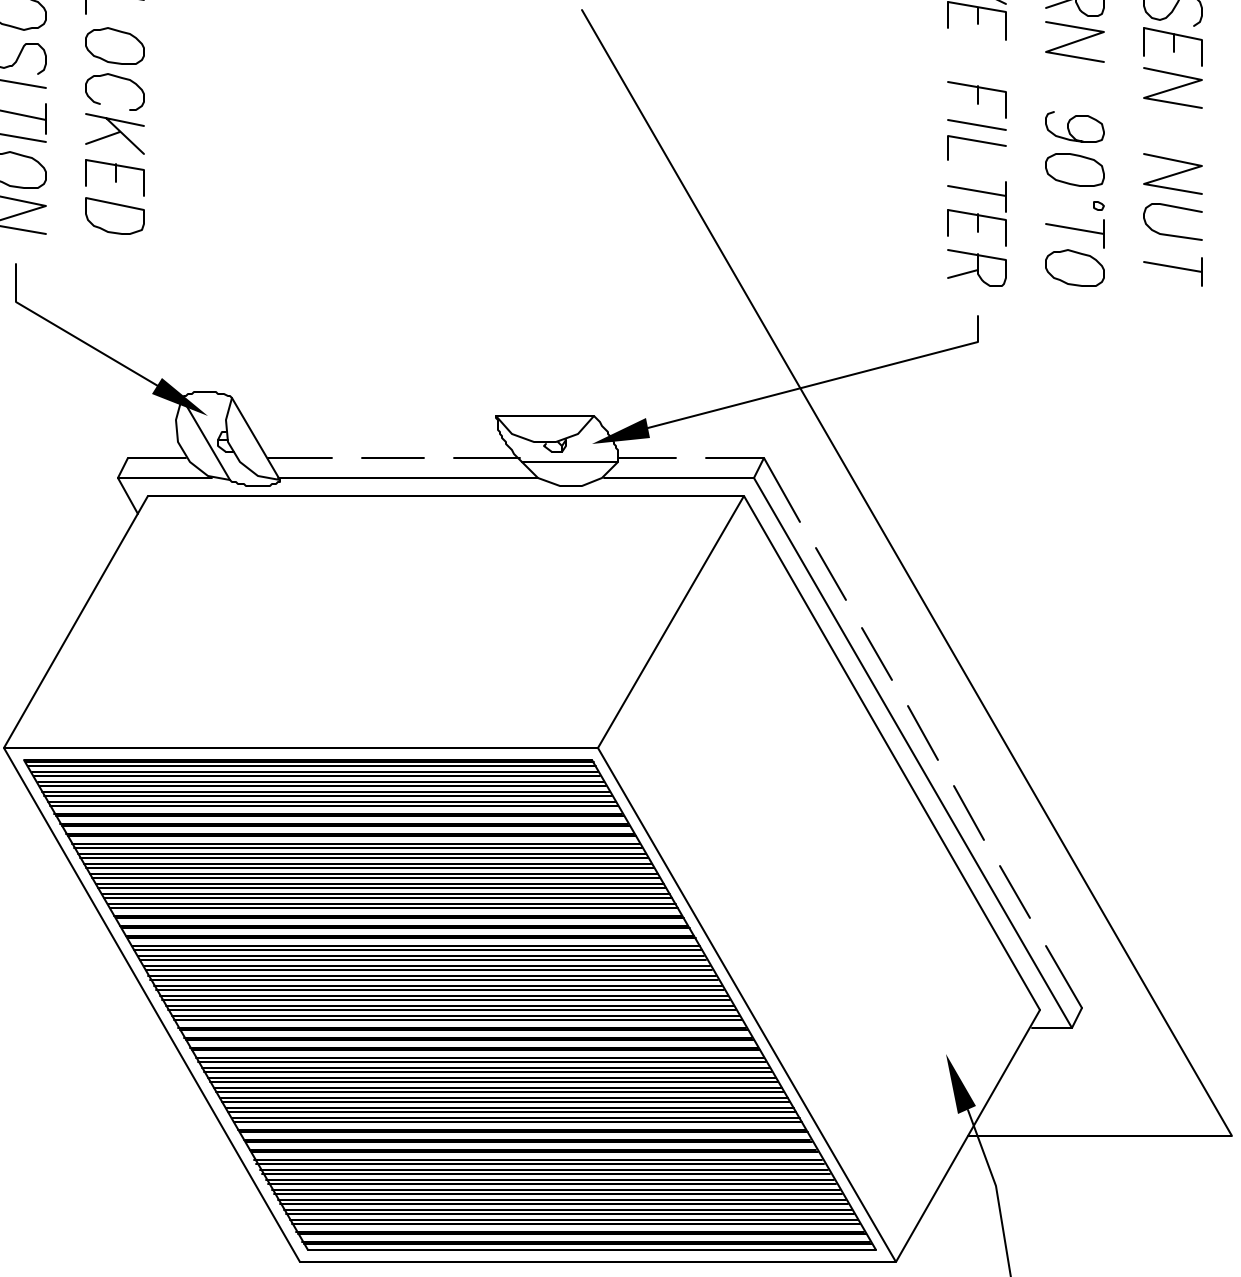

LOOSEN NUT  
AND TURN 90° TO  
REMOVE FILTER

LOCKED  
POSITION

FINAL FILTER

<b>COLMET</b>	
<b>Spray Booths</b>	
EXHAUST FILTER INSTALLATION	
INSTALLATION DETAIL SHEET 2	
DATE:	
SCALE:	
BY:	
CHECKED BY:	
APPROVED BY:	